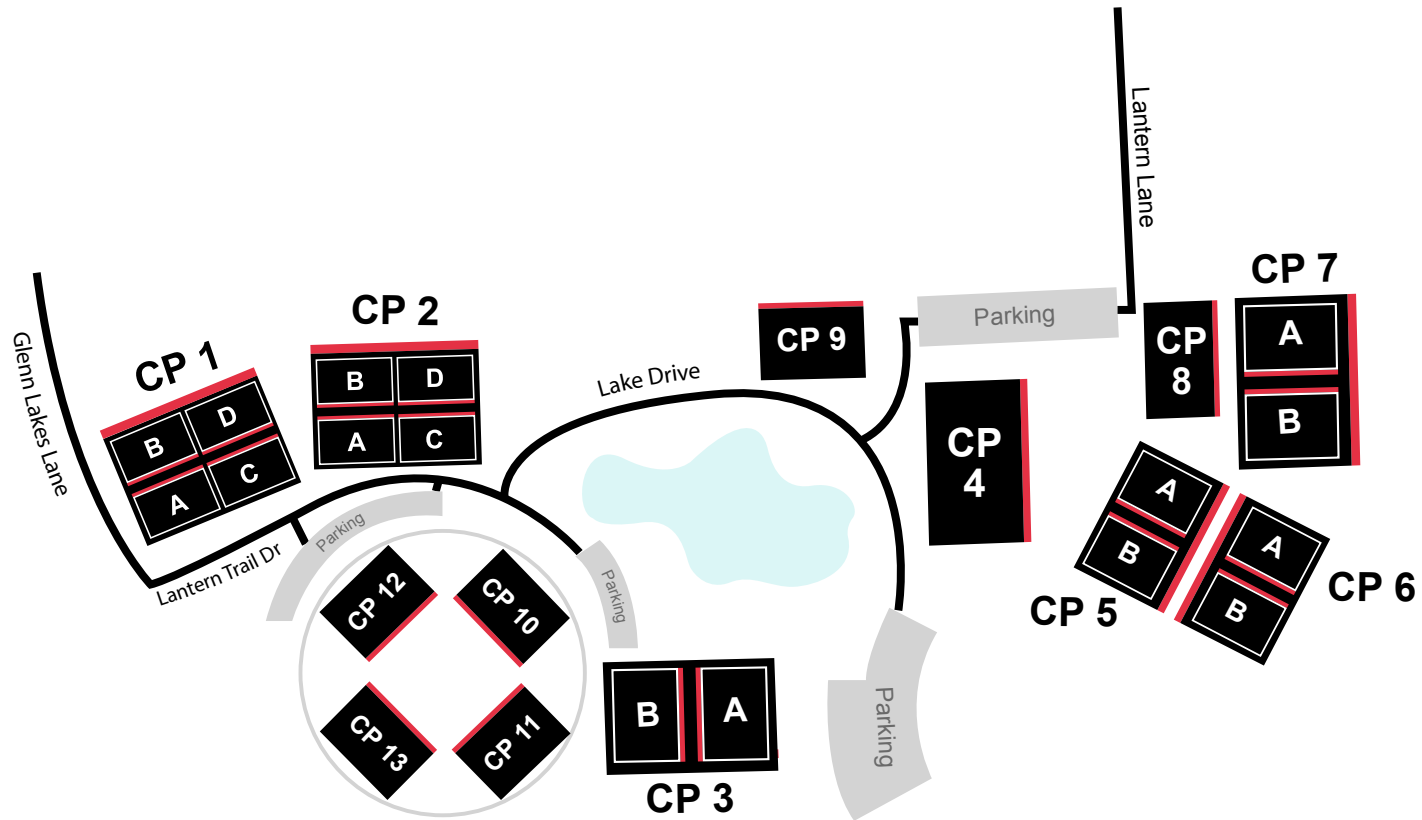

# Missouri City Community Park

1700 Glenn Lakes Lane  
Missouri City, TX 77459  
Updated Field Conditions  
(281) 265-0569

Sideline for  
Players/Coaches